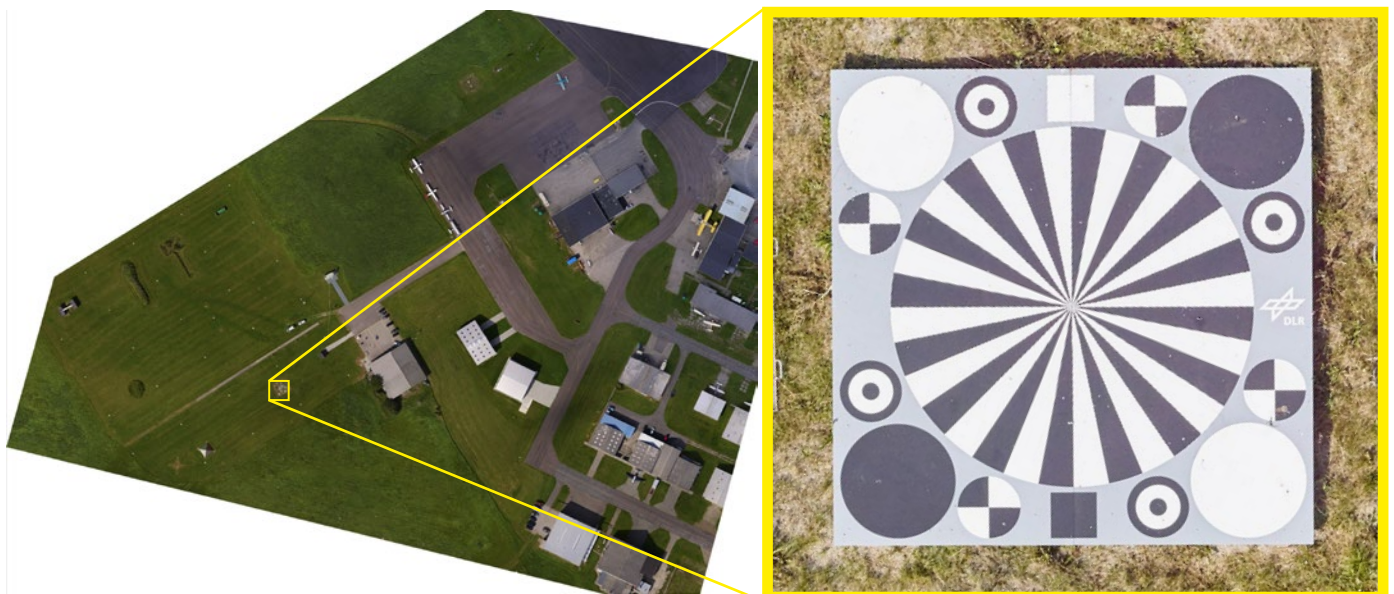

80 mm Option

GSD @60m	0.26 cm/px
GSD @120m	0.52 cm/px
Coverage @60m AGL	67 ha (0.26cm/px GSD, 70% overlap)
Coverage @120m AGL	135 ha (0.51cm/px GSD, 70% overlap)

35 mm Option

GSD @60m	0.59 cm/px
GSD @120m	1.18 cm/px
Coverage @60m AGL	154 ha (0.59cm/px GSD, 70% overlap)
Coverage @120m AG	309 ha (1.18cm/px GSD, 70% overlap)

Sample Data

FLIGHT ALTITUDE
60 m

GSD
0.26 cm/px

Area
14 ha

FLIGHT SPEED
18 m/s

Images
1804

Flight Time
12.40 min

**QUANTUM
SYSTEMS**